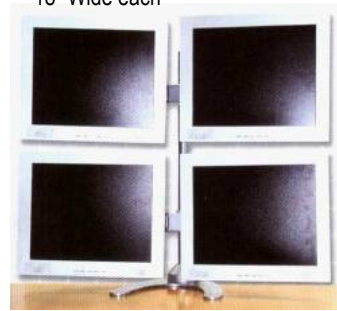

D-2120 QUAD