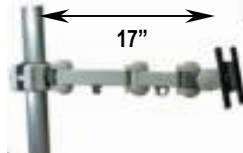

### LCD Monitor Universal Pole Mounts: poles 1.3 – 3" diameter

5.5"

D-1260W

12.5"

D-1270W

17"

D-1280W

New! TS278 Down-view Glass-Top Desk