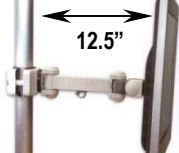

### LCD Monitor Wall Mounts: From 0.5" near-flush mount to 18" extended cantilever type

0.5"

D-172A

2.5"

VA-700

5"

D-170B

12"

### LCD Monitor Universal Pole Mounts: poles 1.3 – 3" diameter

5.5"

D-1260W

12.5"

D-1270W

17"

D-1280W

New! TS278 Down-view Glass-Top Desk