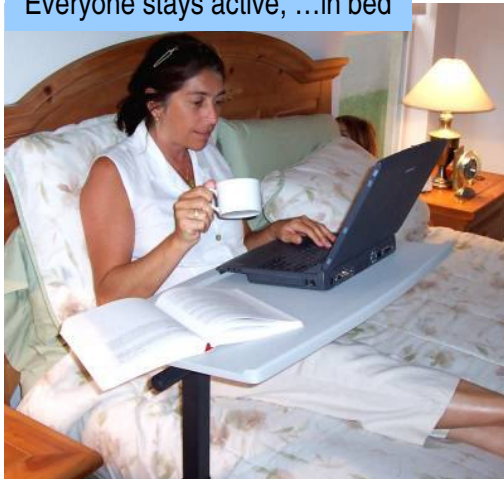

Use your laptop at the point of need

New!

CUZZI LM1 Laptop Height-Adjustable Bed Tray / Mobile computer table

Increase you working surface

Everyone stays active, ...in bed

31.5" W x 14" D
Height is adjustable from 26 - 38"
Front casters with locks.
Tilttable tabletop

Sit, stand or "in-bed" operation