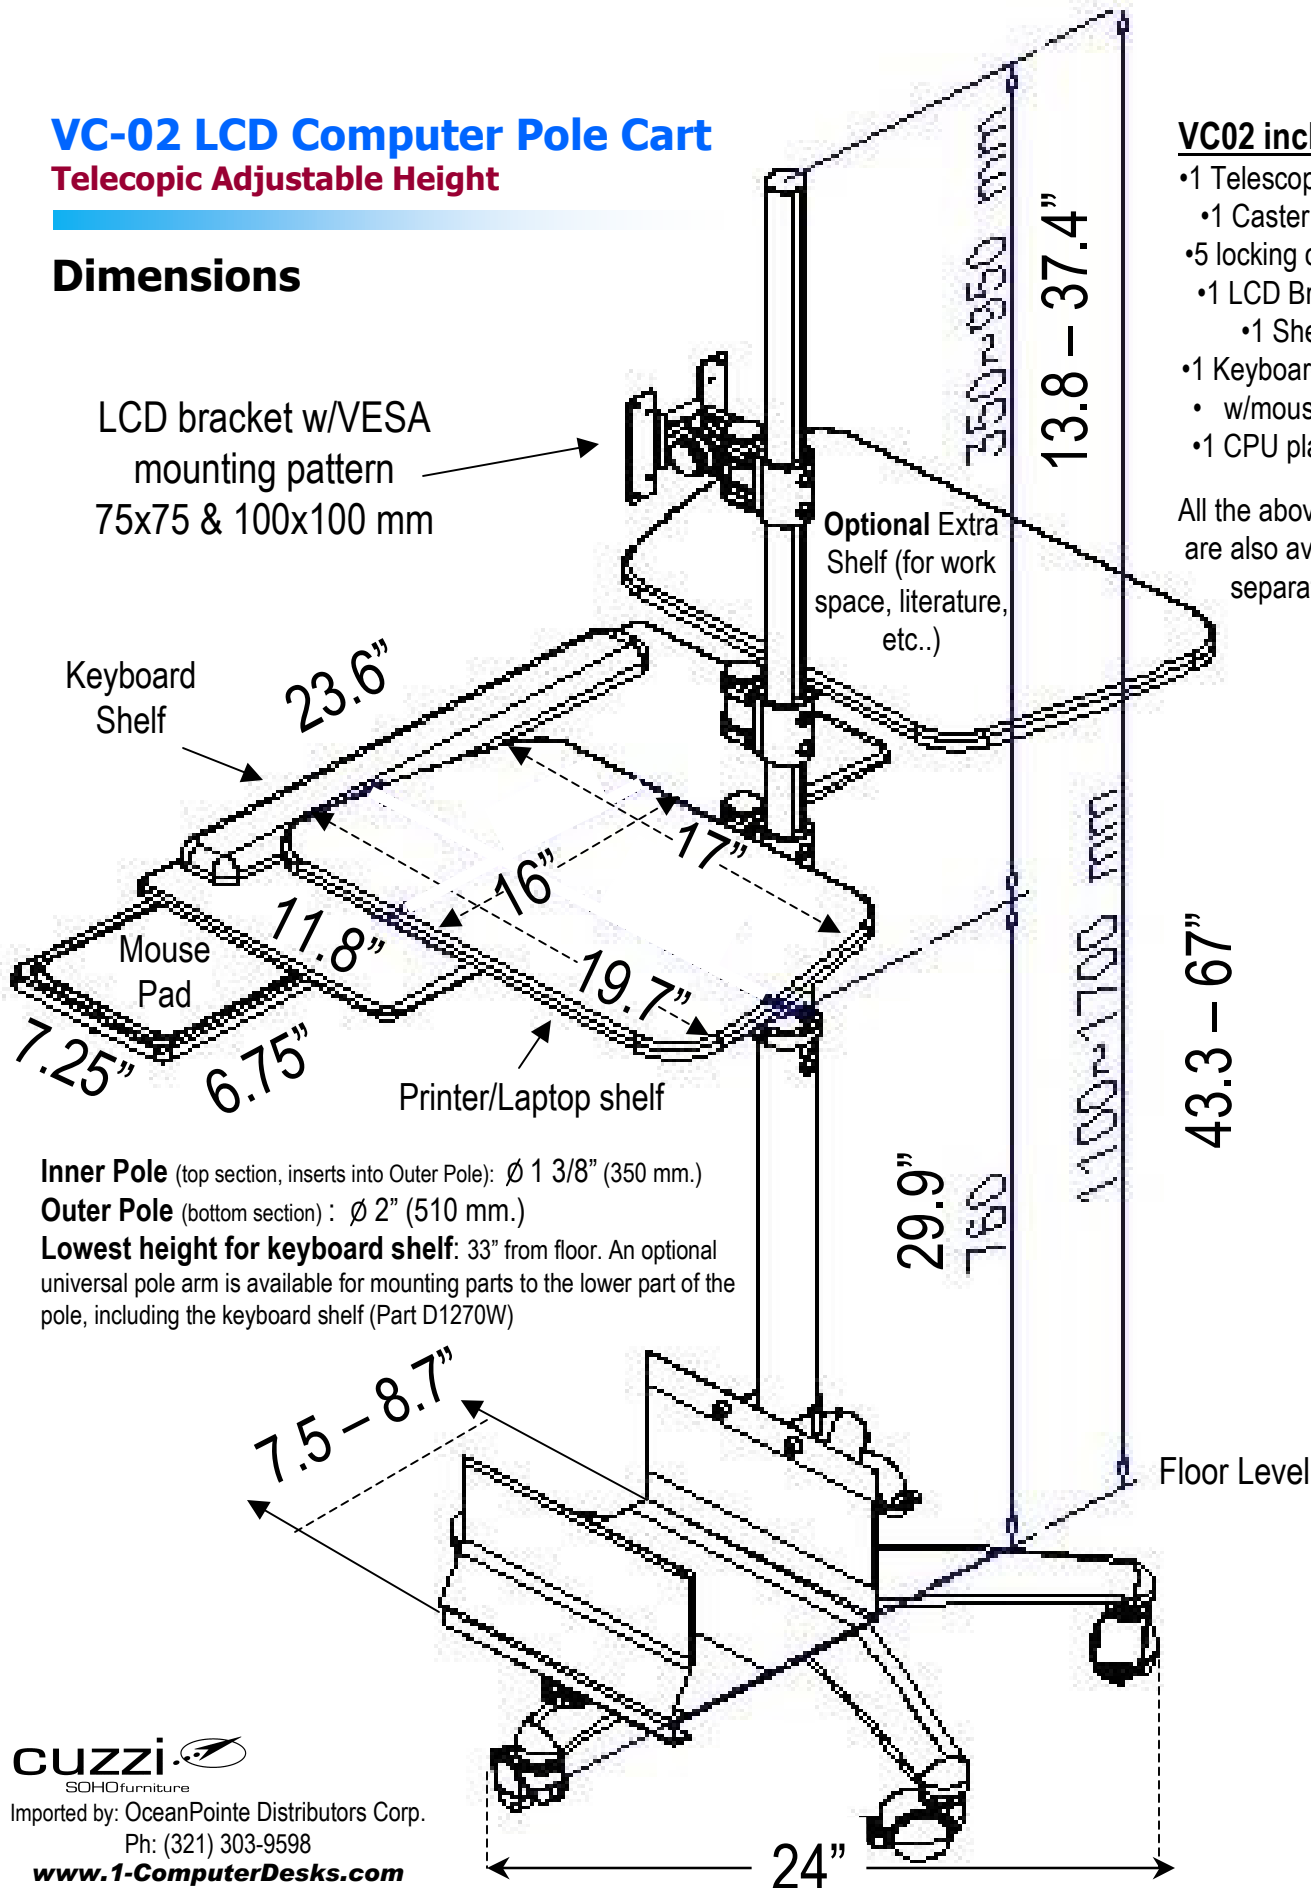

VC-02 LCD Computer Pole Cart

Telescopic Adjustable Height

Dimensions

VC02 includes:

- 1 Telescopic Pole
- 1 Castor base
- 5 locking casters
- 1 LCD Bracket
- 1 Shelf
- 1 Keyboard Shelf
- w/mouse pad
- 1 CPU platform